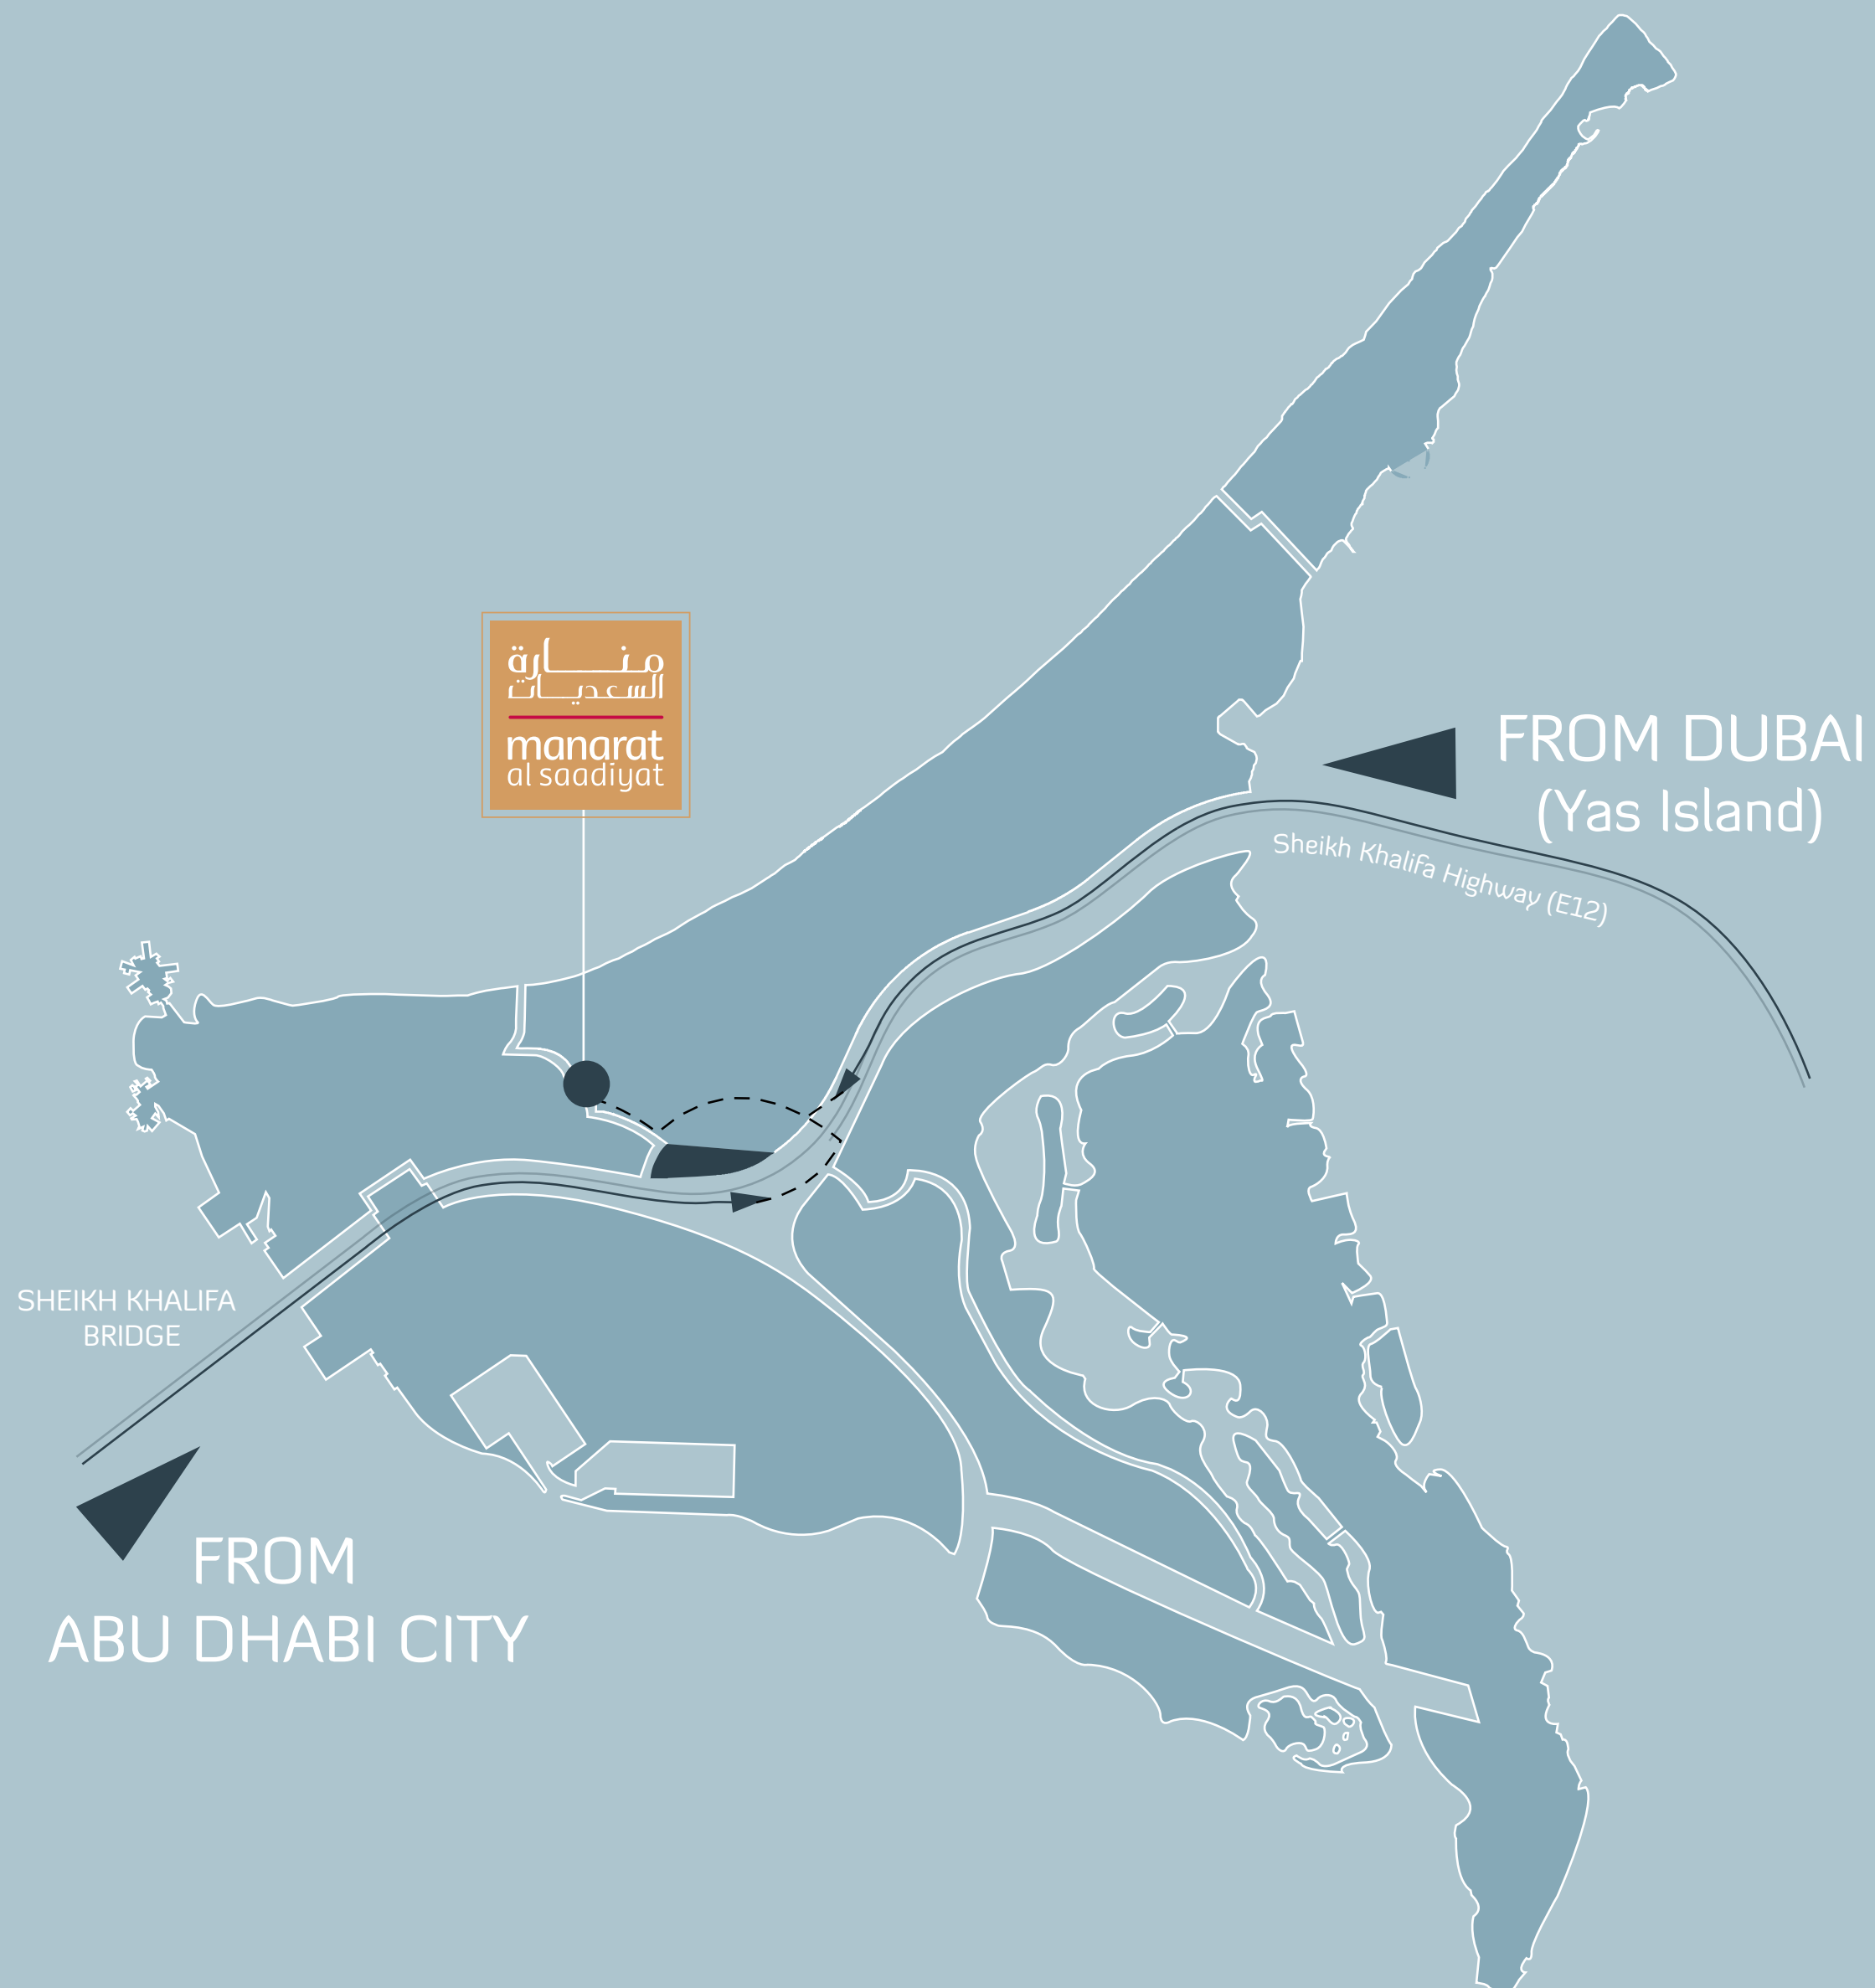

Manarat Al Saadiyat - Road Directions

FROM ABU DHABI CITY: From mena (port) area take Sheikh Khalifa bridge to Sheikh Khalifa Highway E12 and follow road signs to Manarat Al Saadiyat.

FROM DUBAI OR ABU DHABI (Travelling on E11): Take Saadiyat Island/Yas Island exit on to Sheikh Khalifa Highway E12, and drive through to Saadiyat Island, and then follow road signs to Manarat Al Saadiyat.

Parking available on site