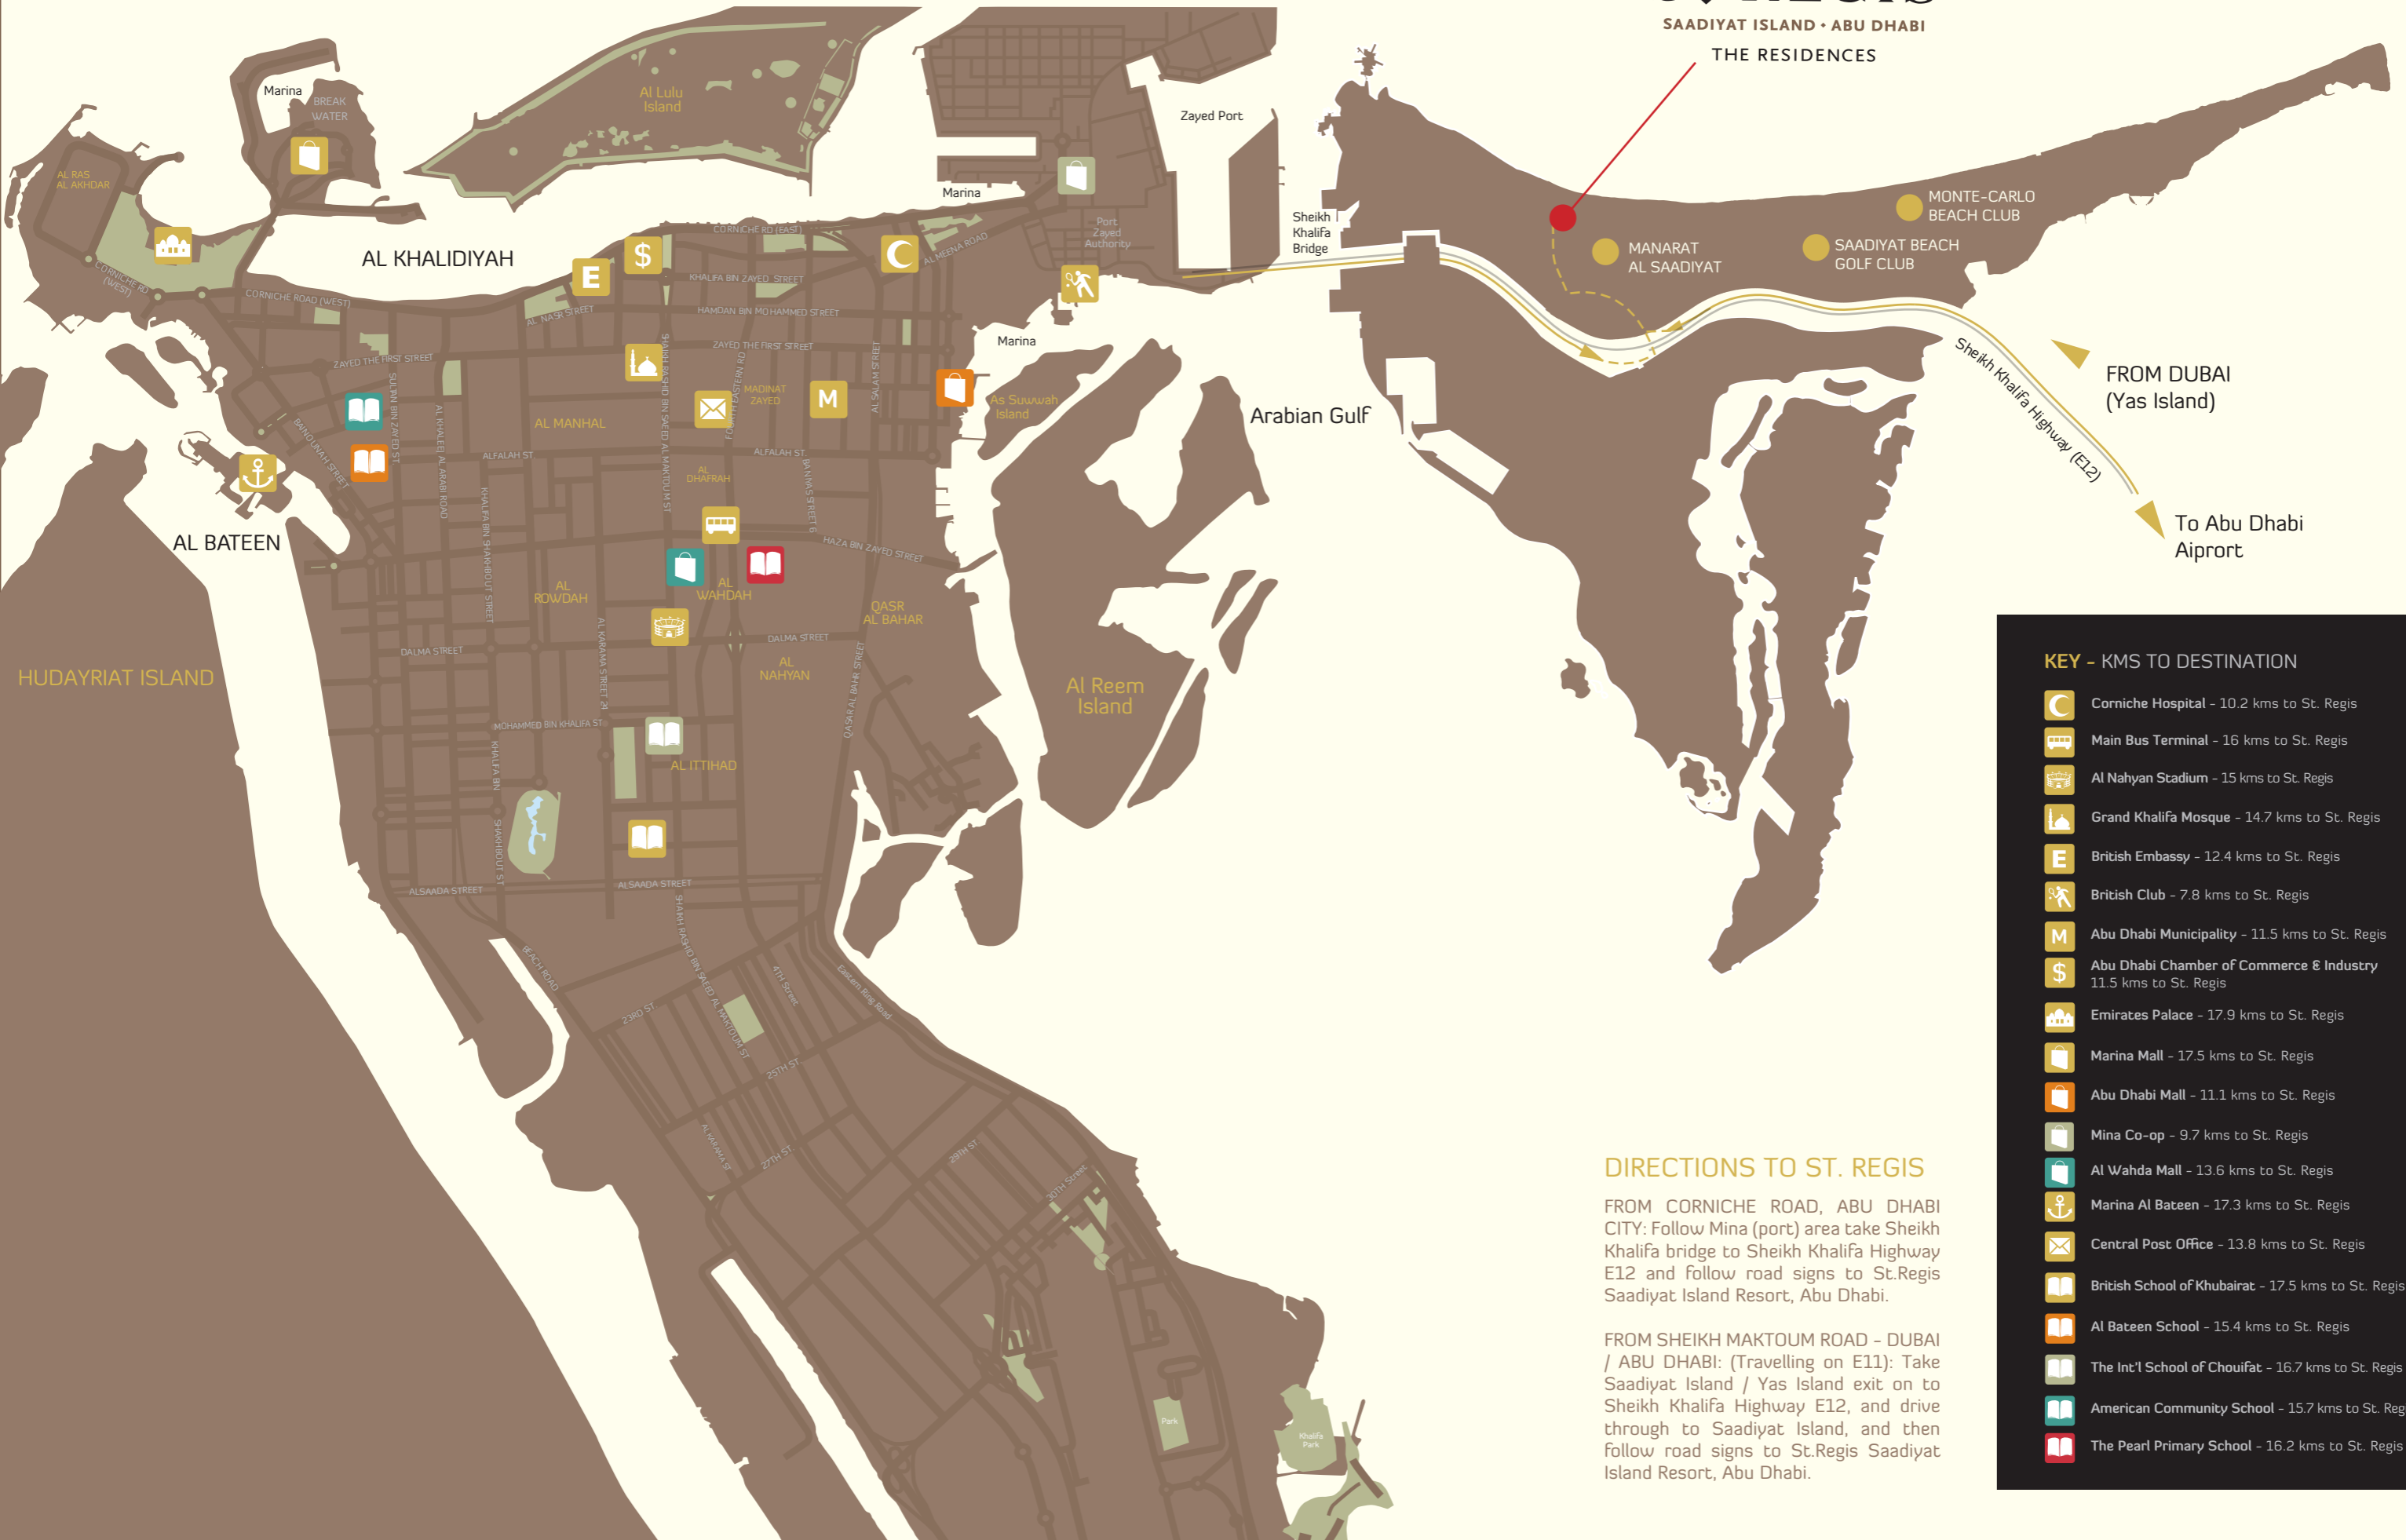

ABU DHABI ISLAND

ST REGIS

SAADIYAT ISLAND • ABU DHABI

THE RESIDENCES

FROM DUBAI (Yas Island)

To Abu Dhabi Aiprort

KEY - KMS TO DESTINATION

- Corniche Hospital - 10.2 kms to St. Regis
- Main Bus Terminal - 16 kms to St. Regis
- Al Nahyan Stadium - 15 kms to St. Regis
- Grand Khalifa Mosque - 14.7 kms to St. Regis
- British Embassy - 12.4 kms to St. Regis
- British Club - 7.8 kms to St. Regis
- Abu Dhabi Municipality - 11.5 kms to St. Regis
- Abu Dhabi Chamber of Commerce & Industry 11.5 kms to St. Regis
- Emirates Palace - 17.9 kms to St. Regis
- Marina Mall - 17.5 kms to St. Regis
- Abu Dhabi Mall - 11.1 kms to St. Regis
- Mina Co-op - 9.7 kms to St. Regis
- Al Wahda Mall - 13.6 kms to St. Regis
- Marina Al Bateen - 17.3 kms to St. Regis
- Central Post Office - 13.8 kms to St. Regis
- British School of Khubairat - 17.5 kms to St. Regis
- Al Bateen School - 15.4 kms to St. Regis
- The Int'l School of Chouifat - 16.7 kms to St. Regis
- American Community School - 15.7 kms to St. Regis
- The Pearl Primary School - 16.2 kms to St. Regis

DIRECTIONS TO ST. REGIS

FROM CORNICHE ROAD, ABU DHABI CITY: Follow Mina (port) area take Sheikh Khalifa bridge to Sheikh Khalifa Highway E12 and follow road signs to St.Regis Saadiyat Island Resort, Abu Dhabi.

FROM SHEIKH MAKTOUM ROAD - DUBAI / ABU DHABI: (Travelling on E11): Take Saadiyat Island / Yas Island exit on to Sheikh Khalifa Highway E12, and drive through to Saadiyat Island, and then follow road signs to St.Regis Saadiyat Island Resort, Abu Dhabi.